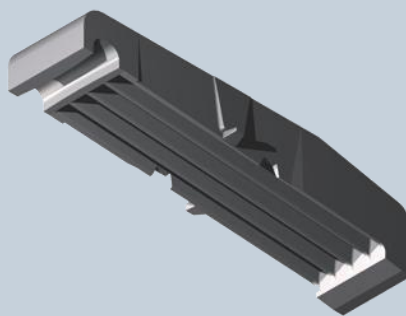

## Grate bar types for the first step

## Grate bar carrier for the first step

Welding construction

## Grate bar types for the first step

The quality of the steel casting will adapt to the service life requirements.

# Power station und incineration plants

according to our standard product range or customized

Grate bar

Sealing plates

Cover

Grate bars are deliverable in cast iron or steel castings.

Cover

Scraper chain