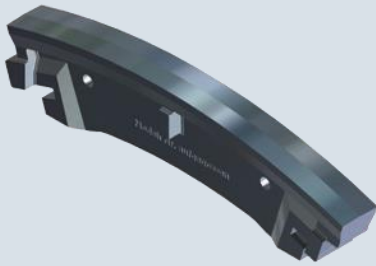

## Grate bar carrier for the first step

Welding construction

## Grate bar types for the first step

The quality of the steel casting will adapt to the service life requirements.

# Power station und incineration plants

according to our standard product range or customized

Grate bar

Sealing plates

Cover

Grate bars are deliverable in cast iron or steel castings.

Cover

Scraper chain