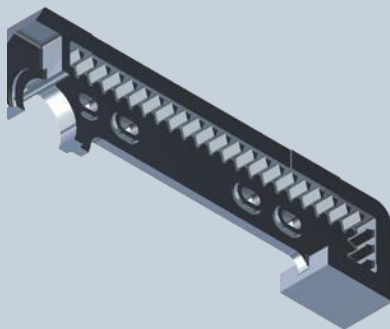

## Grate bar types for the first step

## Grate bar carrier for the first step

Welding construction

## Grate bar types for the first step

The quality of the steel casting will adapt to the service life requirements.

# Power station und incineration plants

according to our standard product range or customized

Grate bar

Sealing plates

Cover

Grate bars are deliverable in cast iron or steel castings.

Cover

Scraper chain